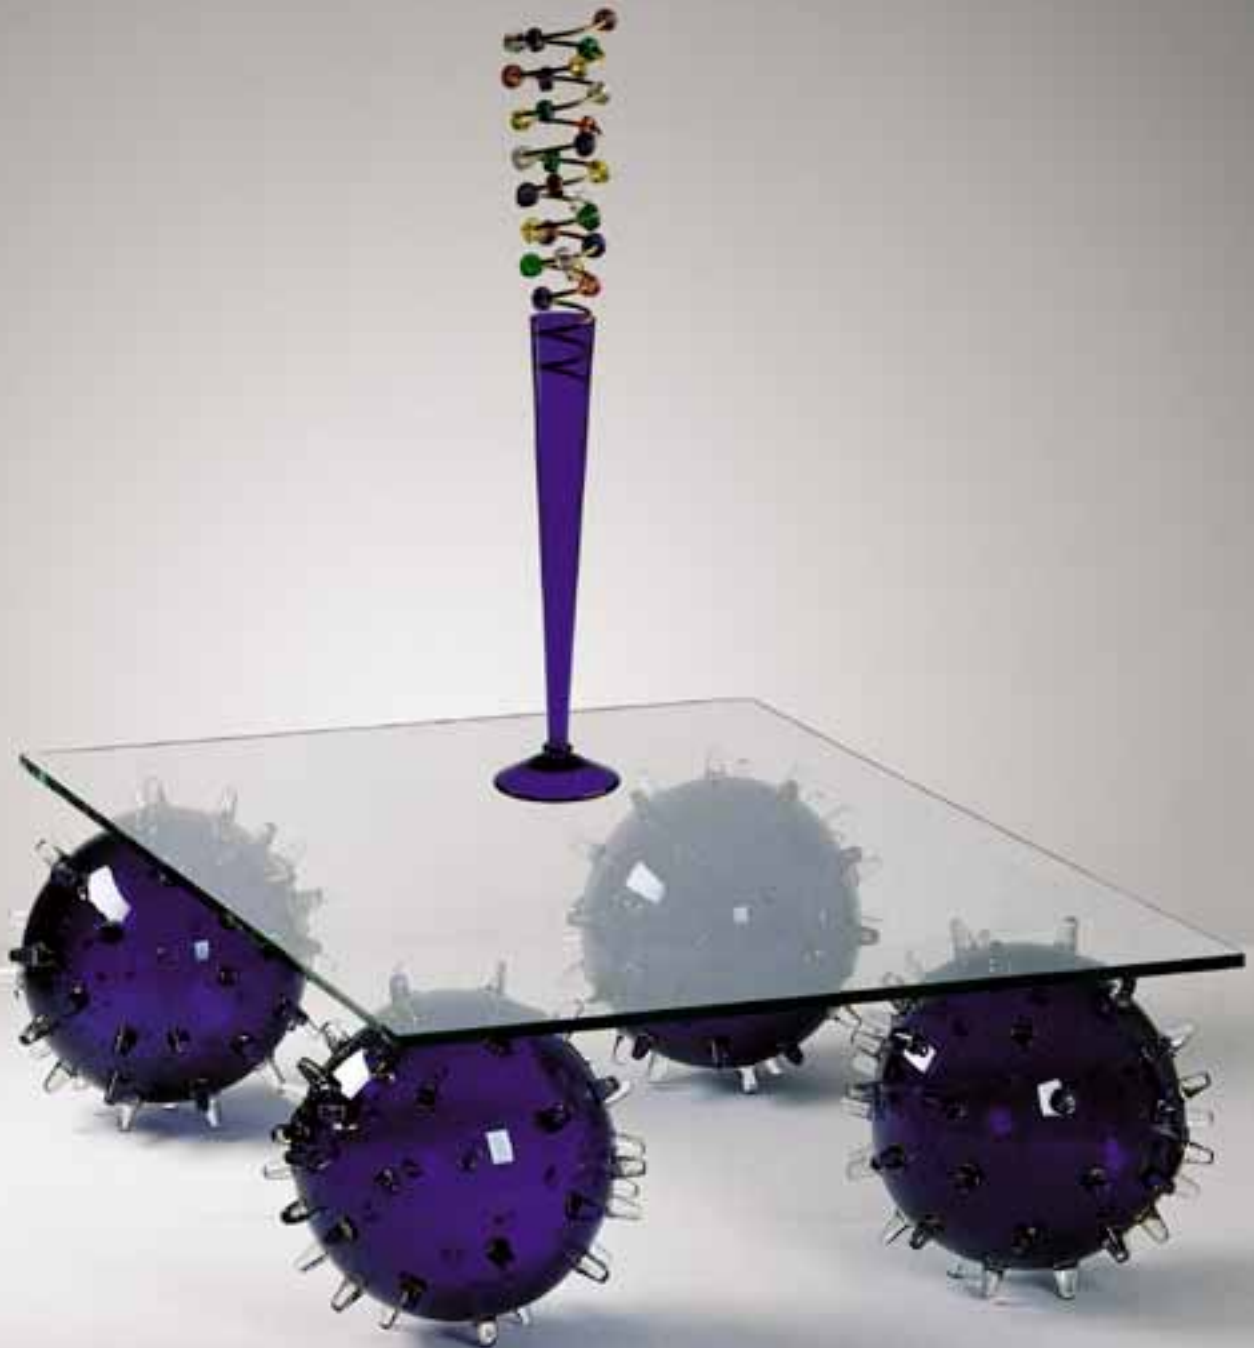

GLASS TABLES COLLECTION

ARTUR

Šípek Glass Tables

Crystal glass table with violet metal and crystal legs - height 81 cm, diam. 44 cm

TABLE No. 1

Šípek Glass Tables

Crystal table with blue desk - height 73 cm, diam. 44 cm

TABLE No. 5

Šípek Glass Tables

Glass Table – crystal glass - height 65 cm, 50 x 25 cm

TABLE No. 7

Šípek Glass Tables

Glass table – crystal glass legs and crystal desk with an edge - height 80 cm, diam. 40 cm

TABLE No. 8

Šípek Glass Tables

Wall crystal table with blue crystal leg - height 73 cm, width 45 cm

TABLE No. 9

Šípek Glass Tables

Glass coffee table – crystal table with four blue ball legs (different colour of the legs and different size of the glass desk are possible...) - height 37 cm, variable size

TABLE No. 10

Šípek Glass Tables

Glass coffee table – crystal table with four red ball legs (different colour of the legs and different size of the glass desk are possible...) - height 40 cm, variable size